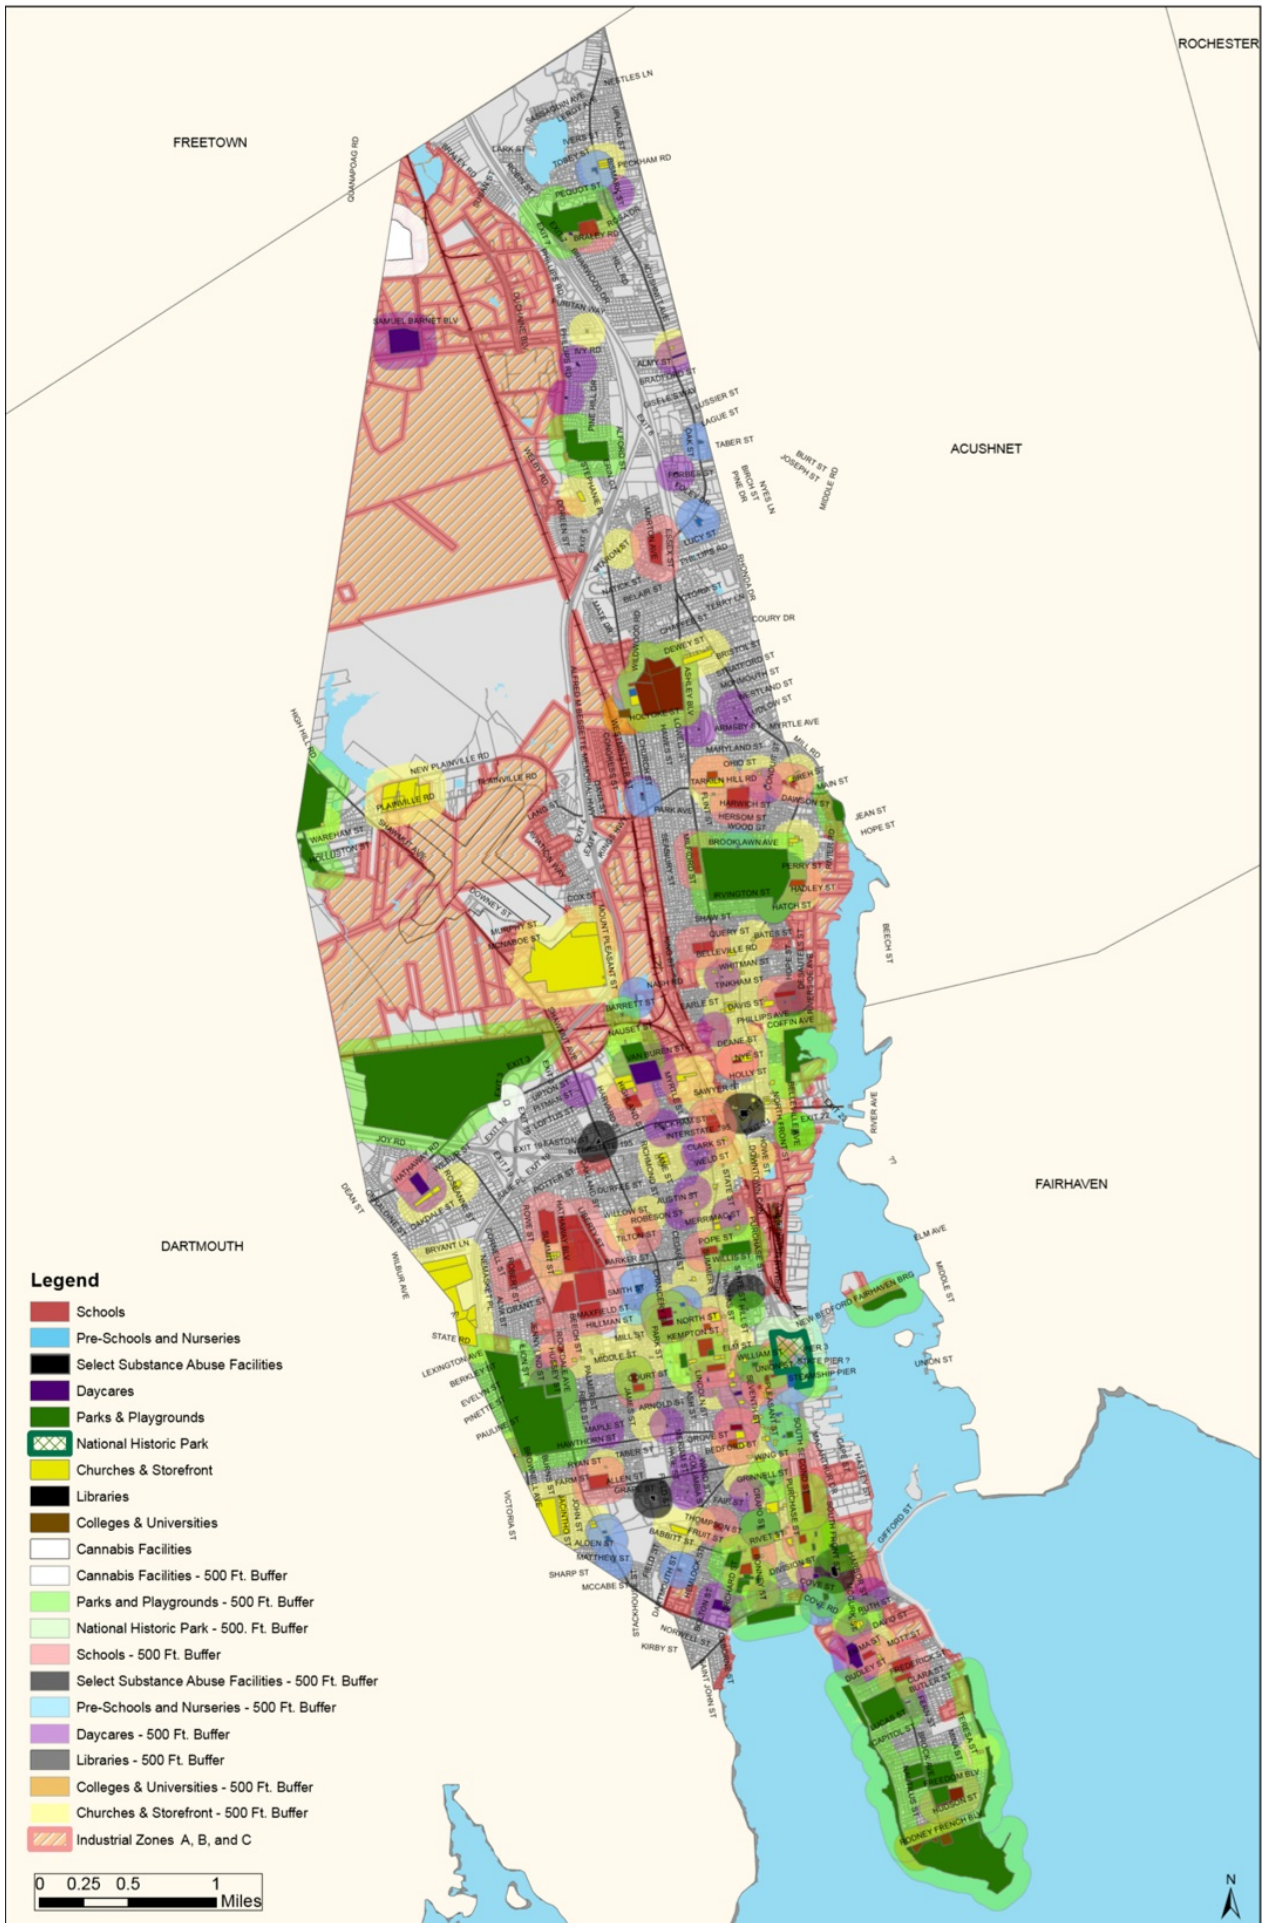

**Proposed recreational
marijuana ordinance for
licensing and zoning in New
Bedford**

Map 5: Proposed 500 Ft. Buffers and Industrial Zones A, B, and C

The following is the proposed recreational marijuana ordinance for licensing and zoning in New Bedford. Zoning map **here**.

The map and ordinance will be discussed at this evening's New Bedford City Council session at 7pm.

[06.14.2018_AN_ORDINANCE_-_MARIJUANA_ESTABLISHMENT__MEDICAL_MARIJUANA_CENTERS](#)

[06.14.2018_REPORT_-_20%_LIMITATION_FOR_THE_ZONING_CANNABIS_ORDINANCE](#)