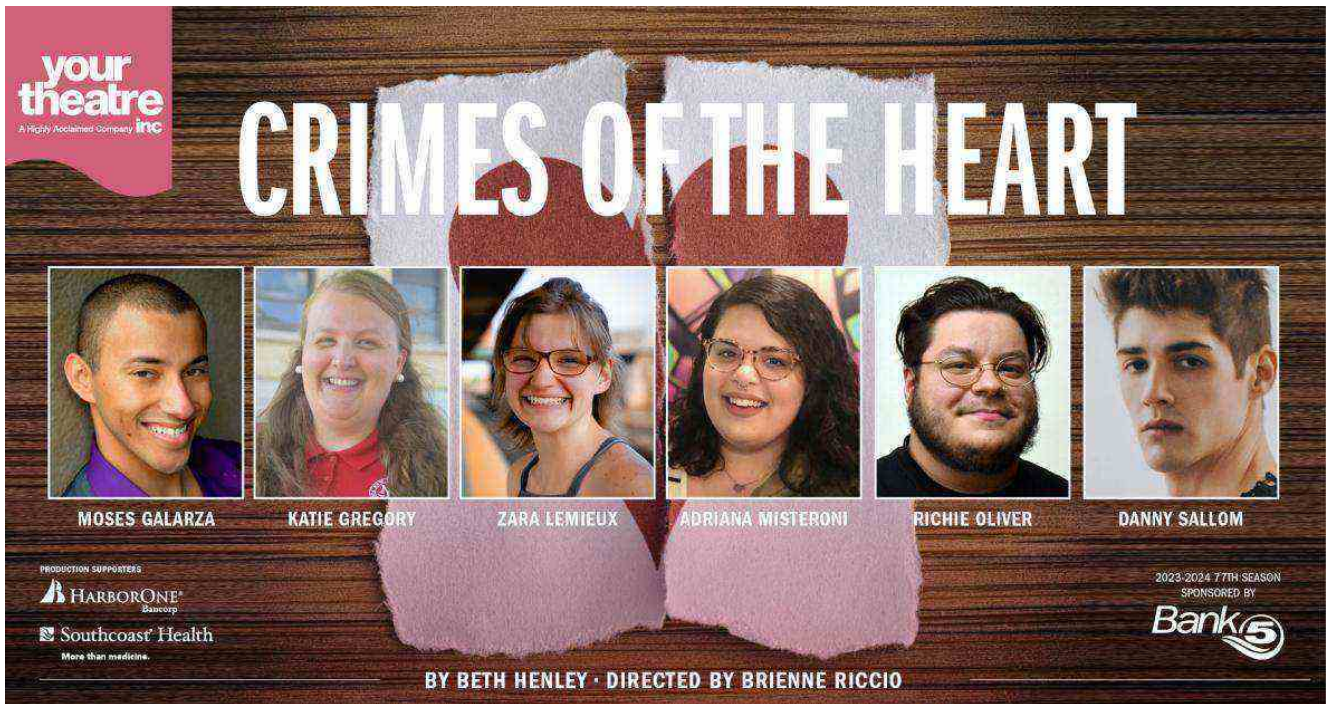

New Bedford's 'Your Theatre' announces local cast for Pulitzer-winning, 'Crimes Of The Heart'

Your Theatre Inc. Announces Cast for CRIMES OF THE HEART at the Steeple Playhouse Opening March 1, 2024.

Your Theatre, Inc. director Brienne Riccio of New Bedford has cast six area actors in Beth Henley's Pulitzer Prize-winning CRIMES OF THE HEART. This is the third major production for Your Theatre's 77th Season. This production is generously backed by Production Supporters HarborOne Bank and Southcoast Health.

Your Theatre photo.

On stage cakes provided by Alie Lacasse of New Bedford. This show will not be your grandmother's CRIMES OF THE HEART but it will certainly be one to remember. Director Brienne Riccio's version will feature actors performing roles in drag to echo what Roger Ebert referred to as the line that "exists somewhere between parody and melodrama." This "love letter to the South" will satisfy your nostalgia, tug at your heartstrings, and tickle your funny bone.

For the first time in a decade, the three Magrath sisters are back together in their hometown of Hazelhurst, Mississippi. Lenny, the eldest, never left Hazelhurst; she is the caretaker of the sisters' cantankerous Old Granddaddy. Meg, the middle sister, left home to pursue stardom as a singer in Los Angeles, but so far has found happiness only at the bottom of a bottle. And Babe, the youngest, has just been arrested for the murder of her abusive husband, Zackery Bottrelle.