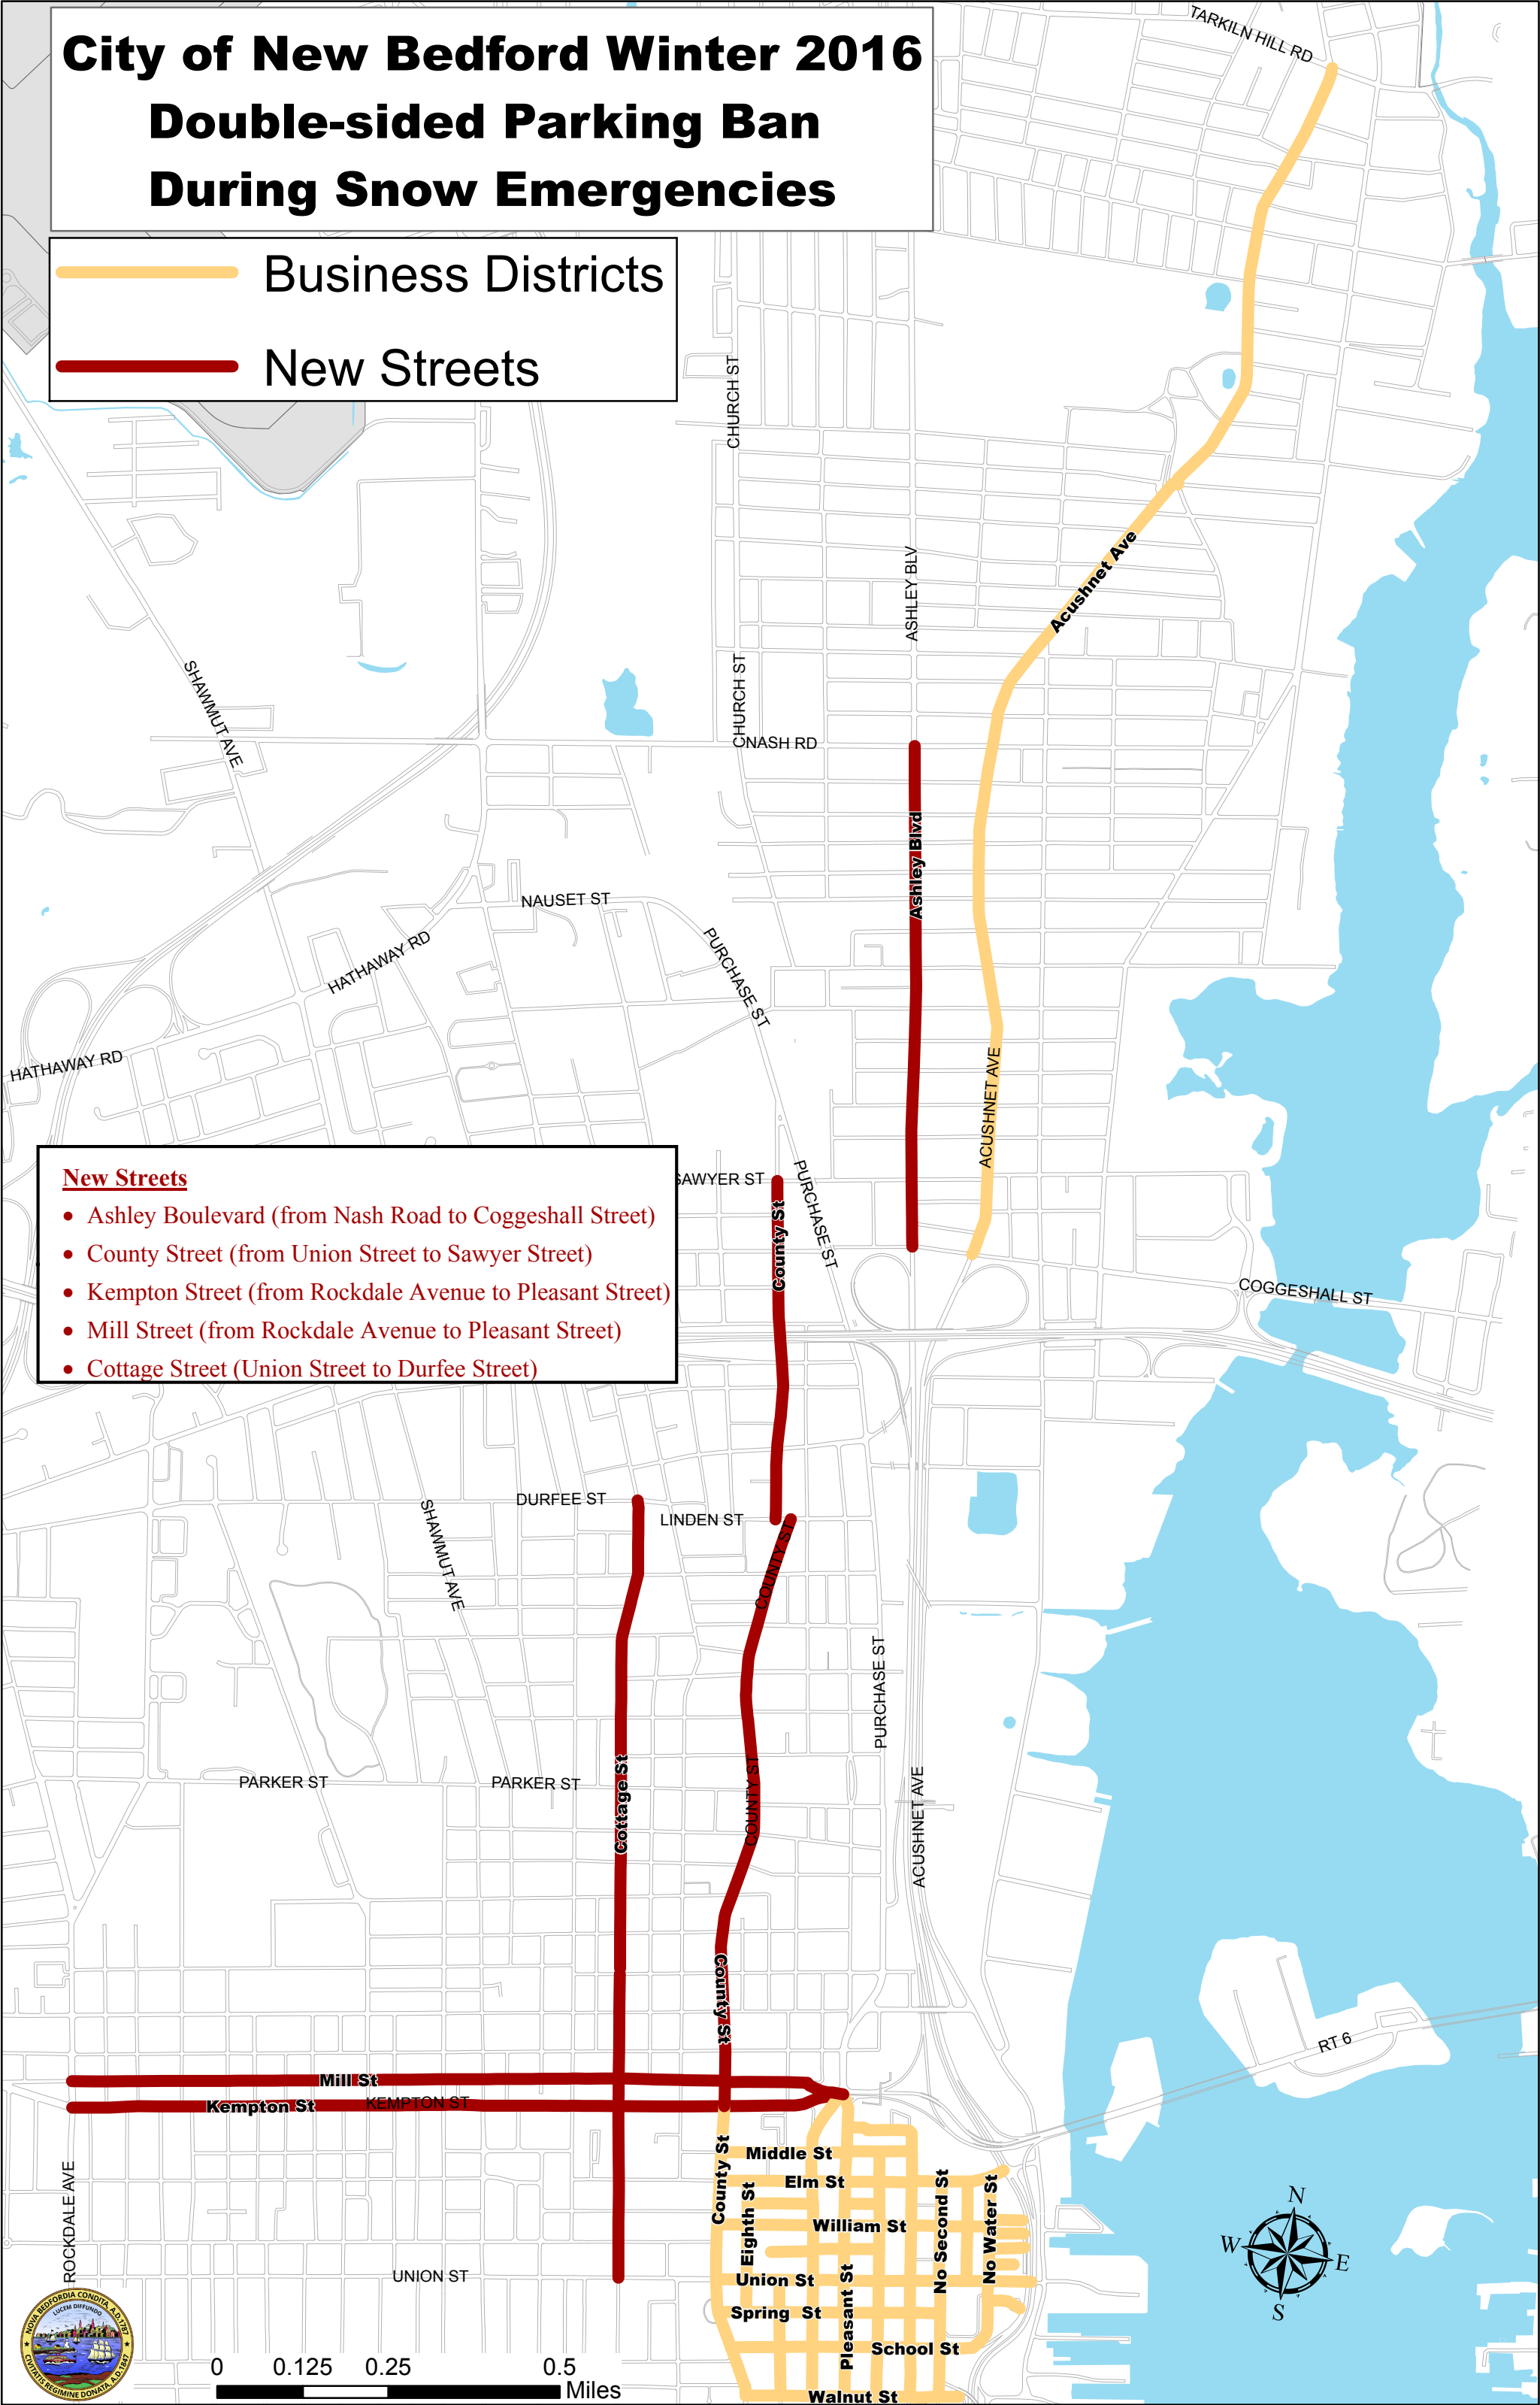

# City of New Bedford Winter 2016 Double-sided Parking Ban During Snow Emergencies

 Business Districts

 New Streets

**New Streets**

- Ashley Boulevard (from Nash Road to Coggeshall Street)
- County Street (from Union Street to Sawyer Street)
- Kempton Street (from Rockdale Avenue to Pleasant Street)
- Mill Street (from Rockdale Avenue to Pleasant Street)
- Cottage Street (Union Street to Durfee Street)